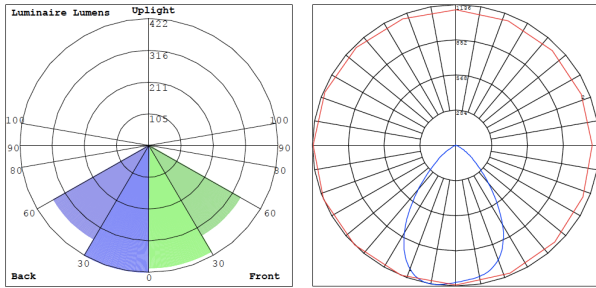

Photometrics: CRLC4-40W-MCTP-A-D

BUG Rating: B1-U1-G0