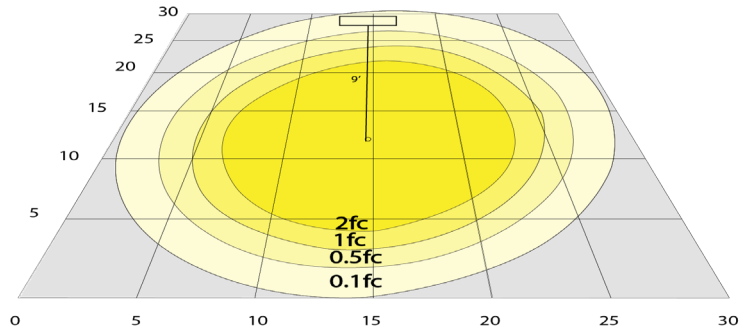

20W 5000K, Area 30" x 30" Mounting Height: 9'

Other Views:

Hazel

CRLC-EGN-40W-MCTP-D

+

CRLC-TRM-4A

=

CRLC4-20W-MCT-A-D